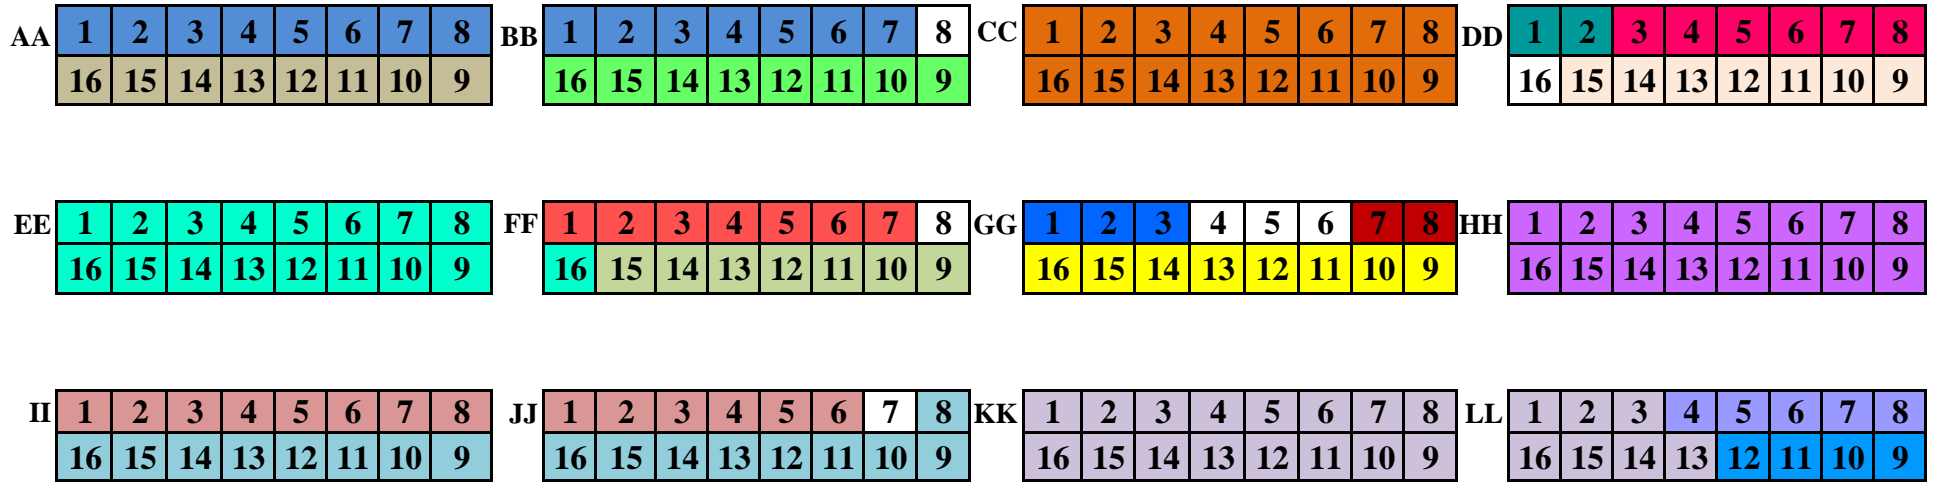

## Sand Hill Road Barns

Long RV Pad

Short RV

Total Sand Hill Road Barns Stalls: 192

MCNUTT (15) AA 1-8, BB 1-7  
 SALGADO (8) AA 9-16  
 HUSS (17) EE 1-16, FF 16  
 RHODES RIVER (14) II 1-8, JJ 1-6  
 FORAN (13) II 9-16, JJ 8-16

ANDERSON (8) BB 9-16  
 RAMMERSTORFER (7) FF 9-15  
 MILLS (7) FF 1-7

KELLMER (16) CC 1-16  
 RICHARDS (8) GG 9-16  
 RENICK (23) KK 1-16, LL 1-3, 13-16  
 SCHEFFERS (2) GG 7,8  
 GUNTREN (3) GG 1-3

MADDOX (2) DD 1,2  
 CONTRERAS (6) DD 3-8  
 MCAUSLIN (7) DD 9-15  
 KENT (16) H 1-16  
 HUELE (5) LL 4-8  
 DAVIDE (4) LL 9-12